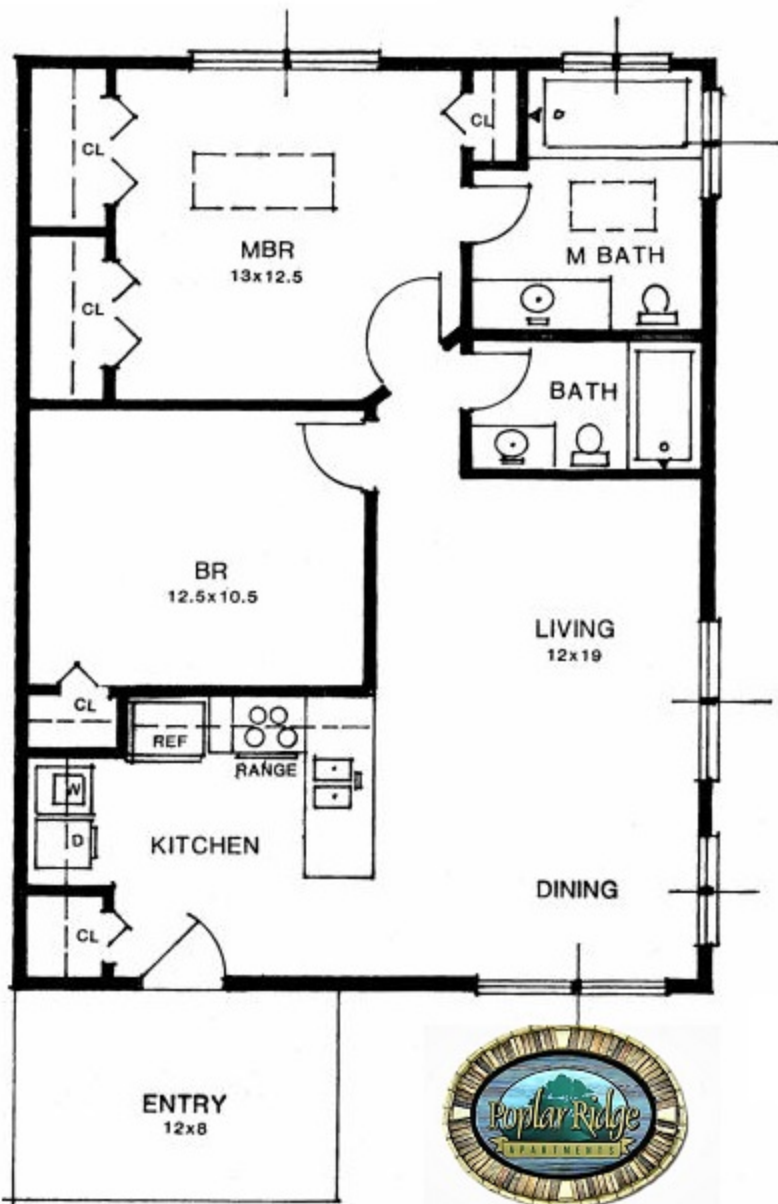

2 Bedroom Treehouse Flat

946 Total Square Feet

Units:
1026