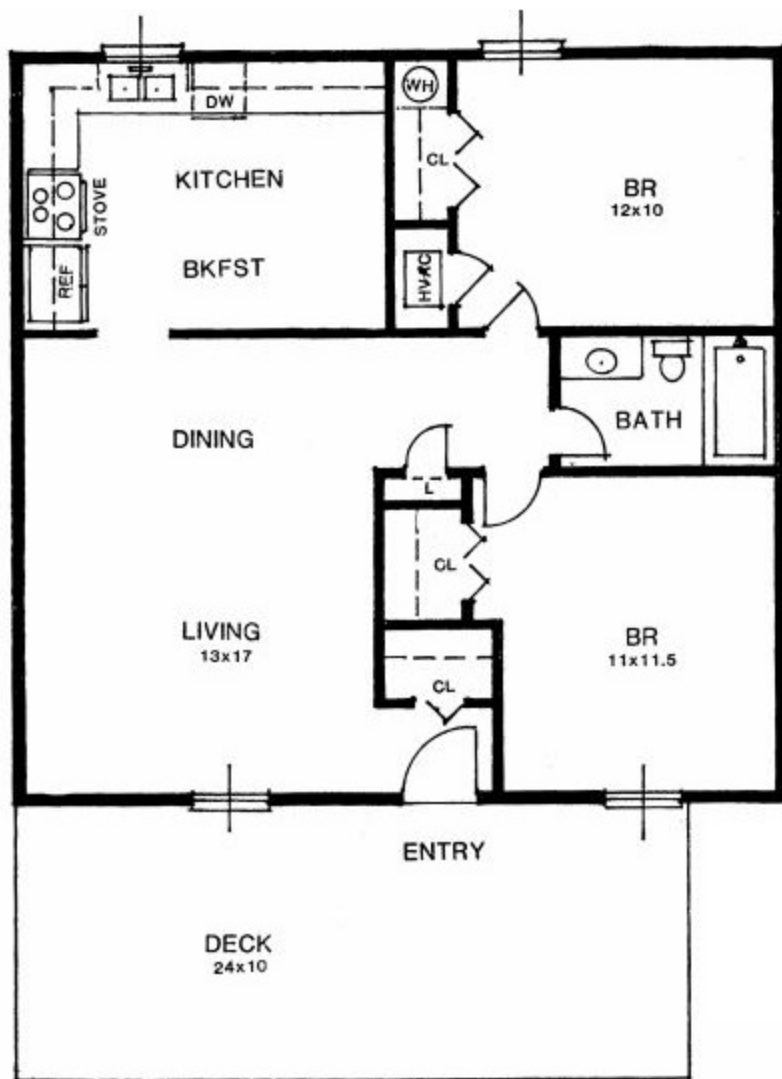

2 Bedroom Standard Flat

1078 Total Square Feet

FLOOR PLAN

Units:
1078-1081