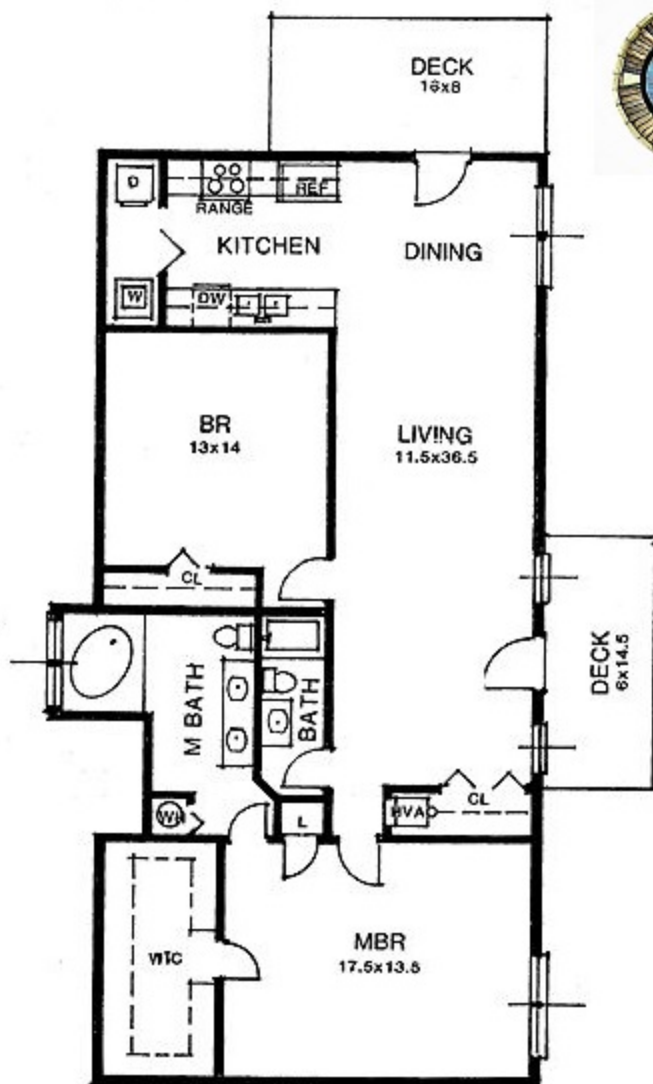

2 Bedroom Penthouse Flat

1556 Total Square Feet

FLOOR PLAN

Units:
1021