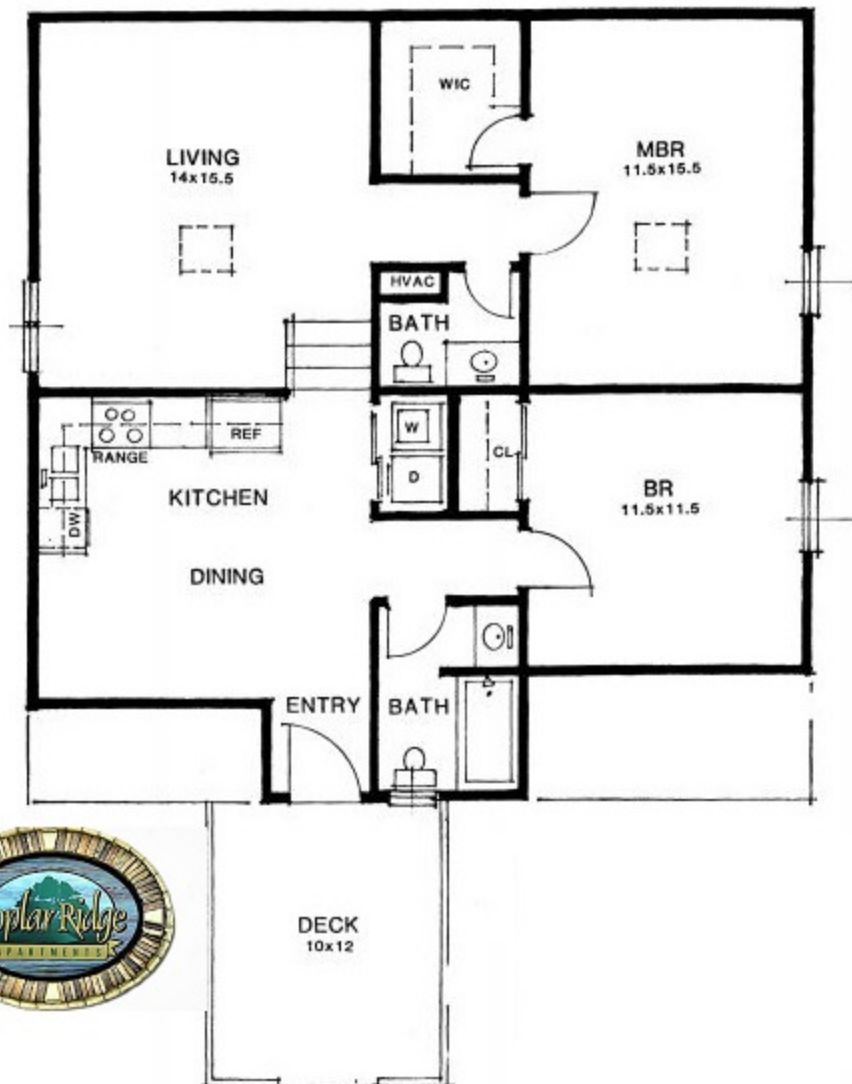

2 Bedroom Chalet Flat

1,000 Total Square Feet

Units: 1027